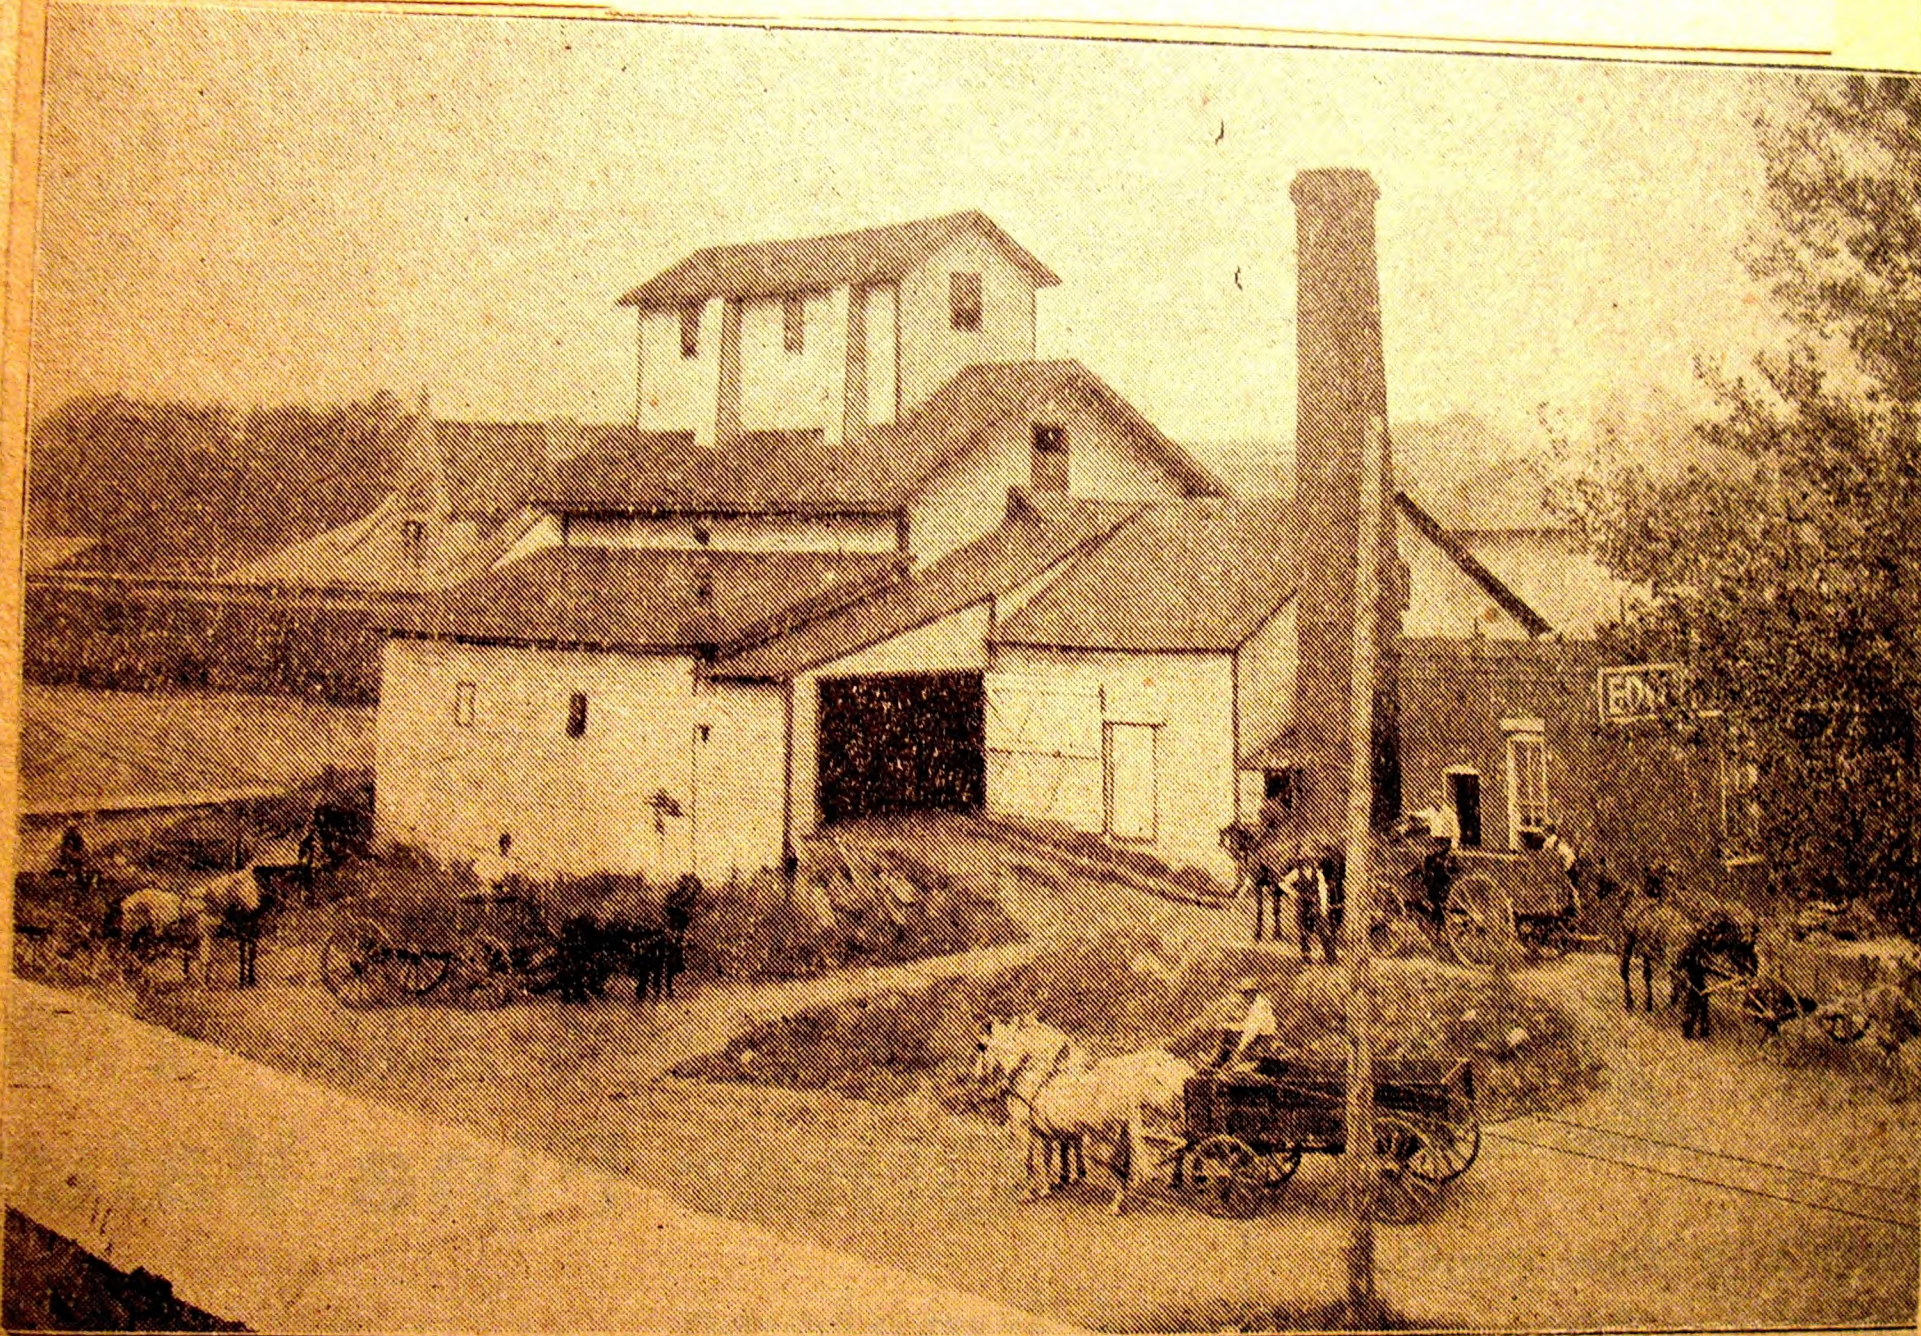

RUINS OF SPENCER FACTORY IN FIRE OF MARCH 17, 1913

National, to be held eit
paign or Springfield. 7
has won many honor
during the past two ye

OLD ELEVATOR THAT STOOD EAST OF C. & A. TRACKS AND IN FRONT OF MILLER BROS. STORE

MARY JEAN P
Mary Jean Peterson
old daughter of Mr.
drew Peterson, of
above picture was ta
kee, Wisconsin, on La
Mary Jean, Dwight's
Majorette, led the Ill
Garrison at