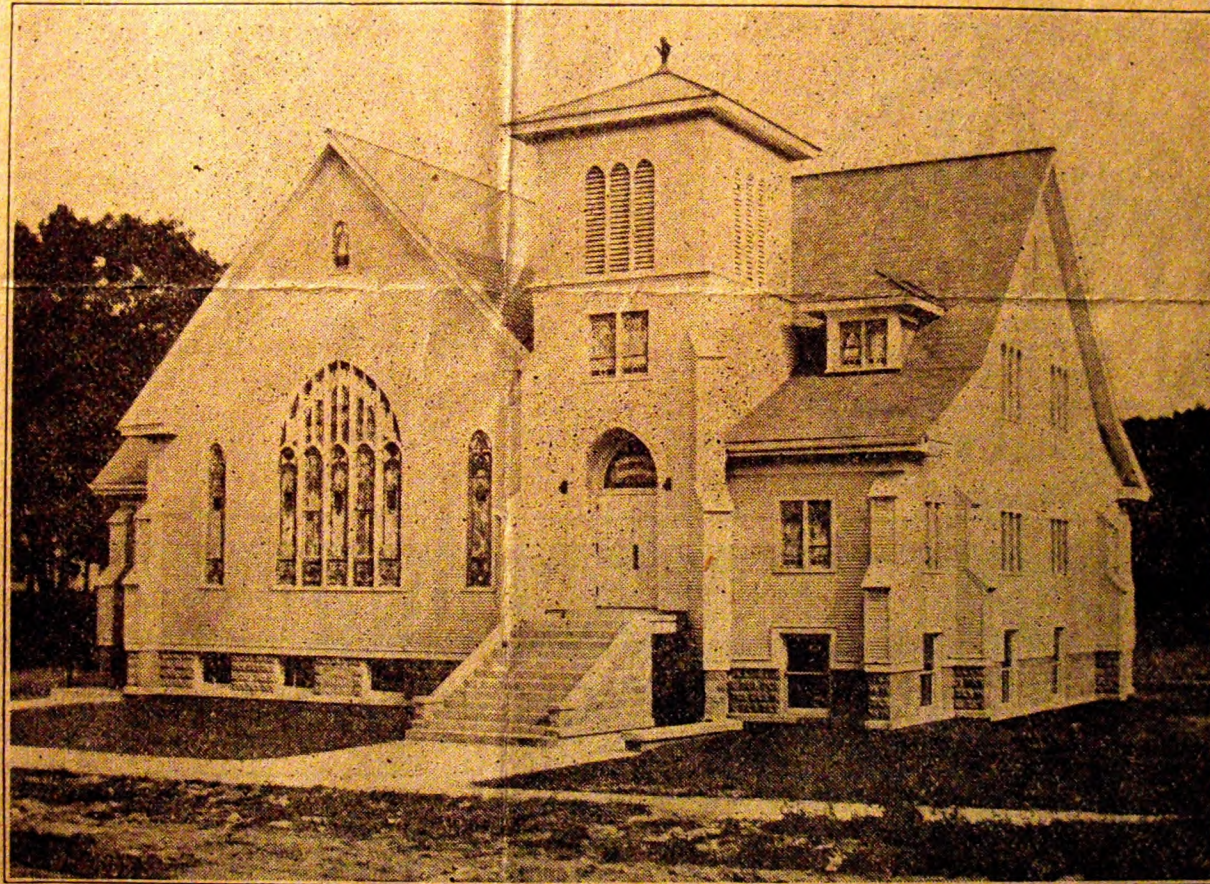

BONFIELD CHURCH, ILL.

preached the Word with power, and the presence of the Holy Spirit was keenly felt. At the close of the morning service the pastor reported that if the church be dedicated free, \$400 more was needed. When an appeal was made, several hundred dollars over the required sum was secured in cash and pledges. This congregation now has a property valued at \$20,000. The building is a frame structure, 67 by 54, and 18 feet to the roof. It has three entrances

rooms above and below the gallery can be opened to full view of the pulpit, making the seating capacity about 500. The windows are of beautiful art glass inlaid with Bible scenes. To the rear of the pulpit is a library and secretary room. This church is located in a large and promising field. May this new temple of worship newly inspire its worshippers and become the center of wholesome influence for this entire community.