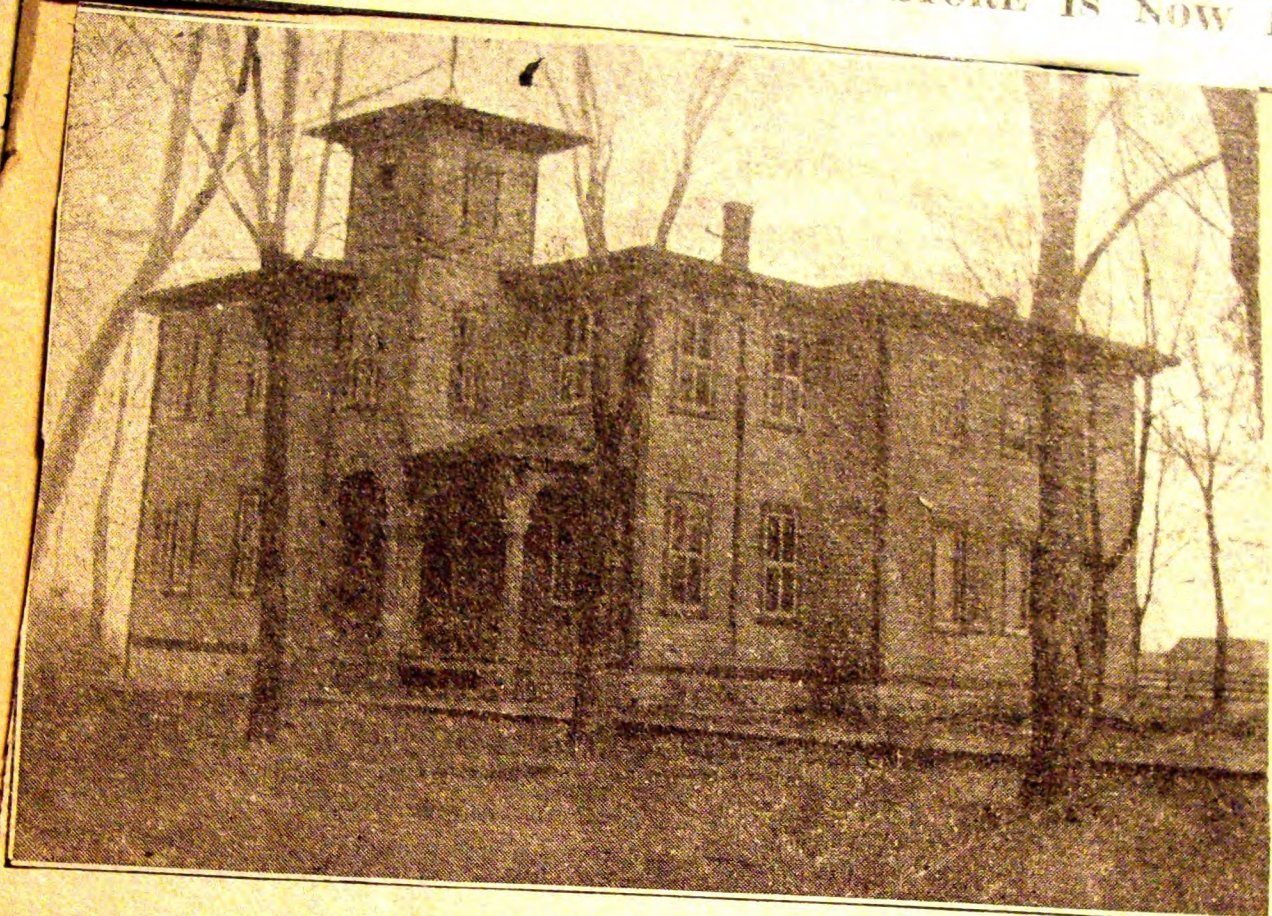

1860,  
Edwar  
The  
the Pr  
was on  
ity, wh  
and th  
five-da  
22-26,  
The  
Ought  
sapling  
into t  
ing br  
The  
a tree  
east of  
longing  
estate.  
many y  
of the  
christen  
Prince  
oy that

**OLD ELEVATOR THAT STOOD EAST OF ALTON TRACKS AND IN FRONT OF WHERE THE M. & M. STORE IS NOW LOCATED**

**OLD EAST SIDE SCHOOL HOUSE**

**OLD WEST SIDE SCHOOL HOUSE**

E  
in  
fu  
D  
y  
h  
S  
T  
c  
n  
g  
J  
O  
F  
e  
v  
o  
M  
a  
H  
S  
w  
t