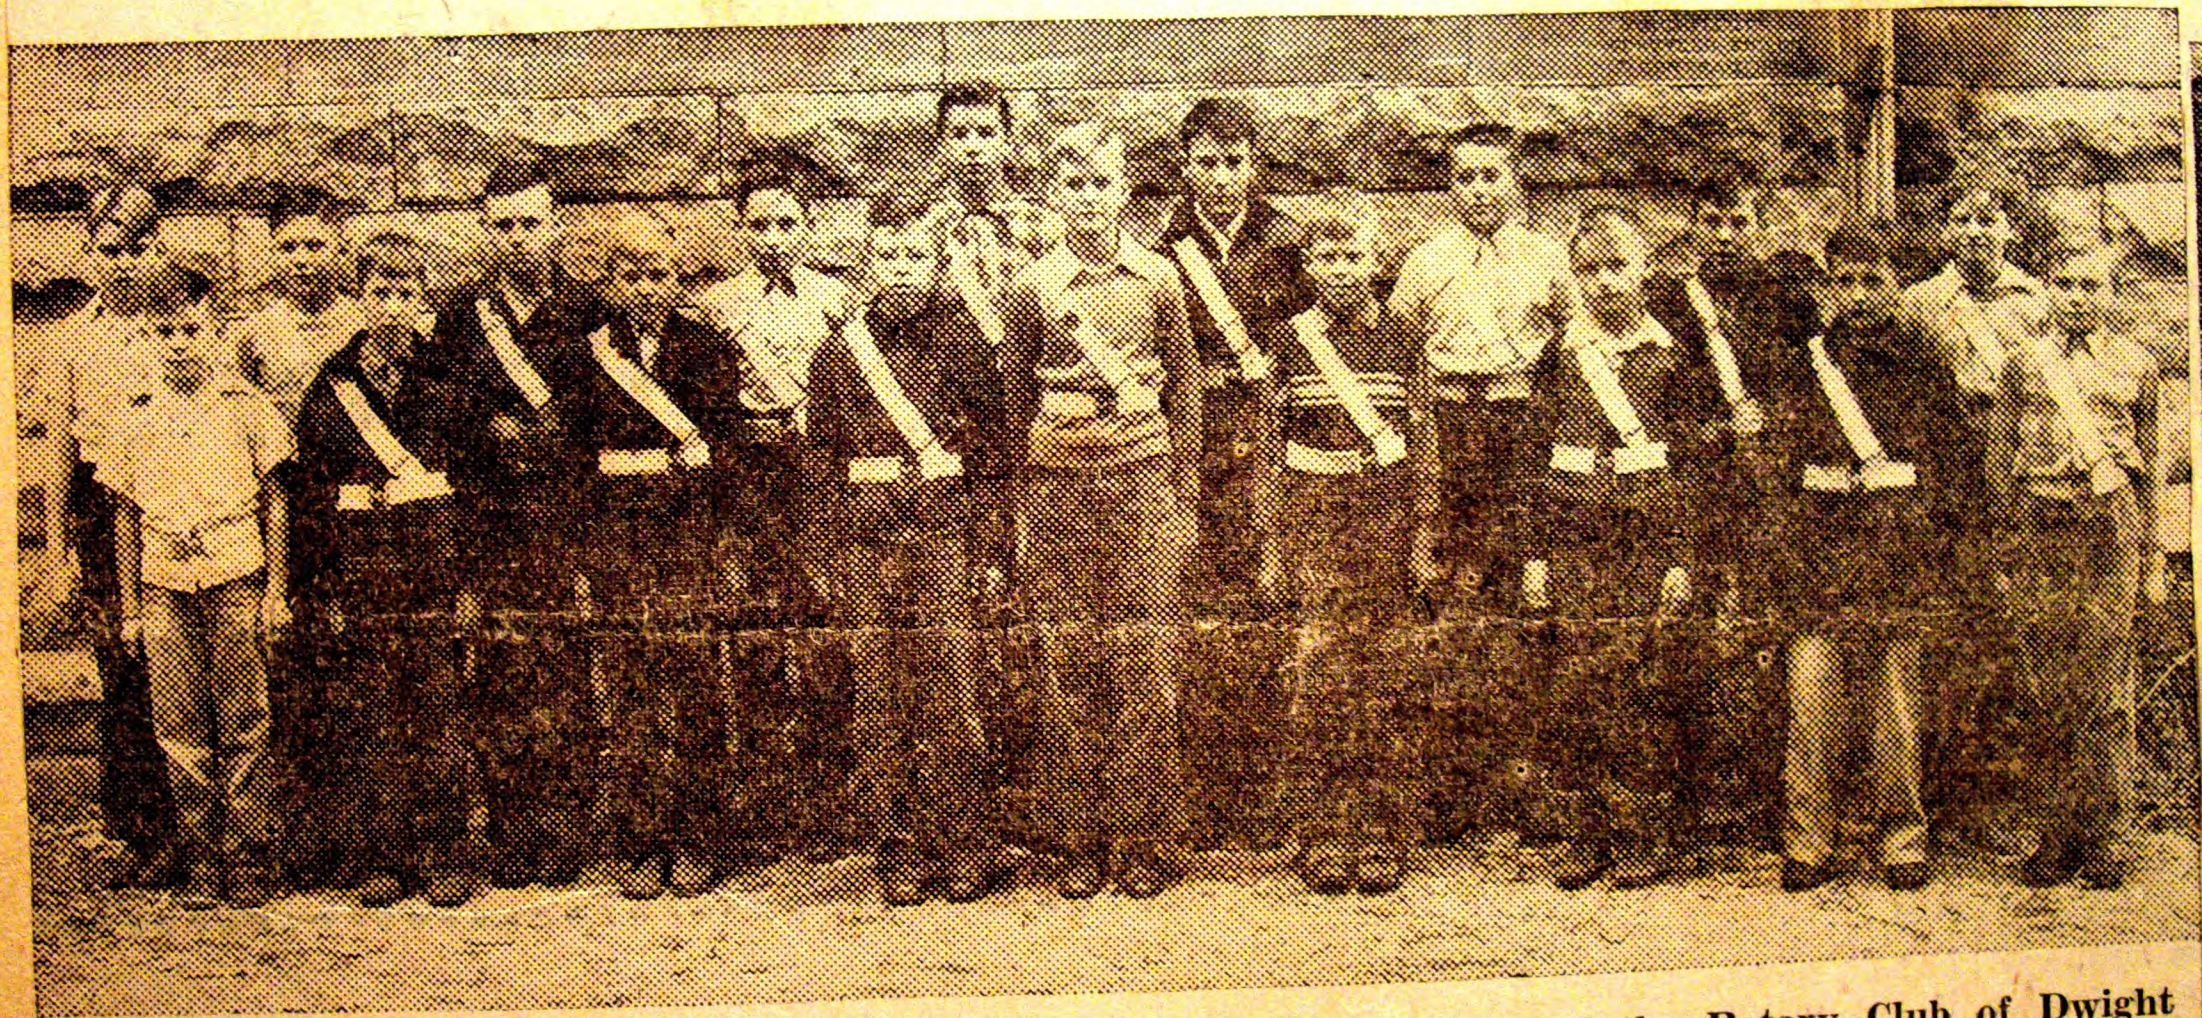

Mary Jane West
Gretchen E. Bagnell
Phyllis Marie Burns
Francis Esther Fratia

PATROL BOYS DINNER GUESTS OF ROTARY CLUB

A portion of the group of School Patrol boys who were dinner guests of the Rotary Club of Dwight on Wednesday, August 1, 1945.