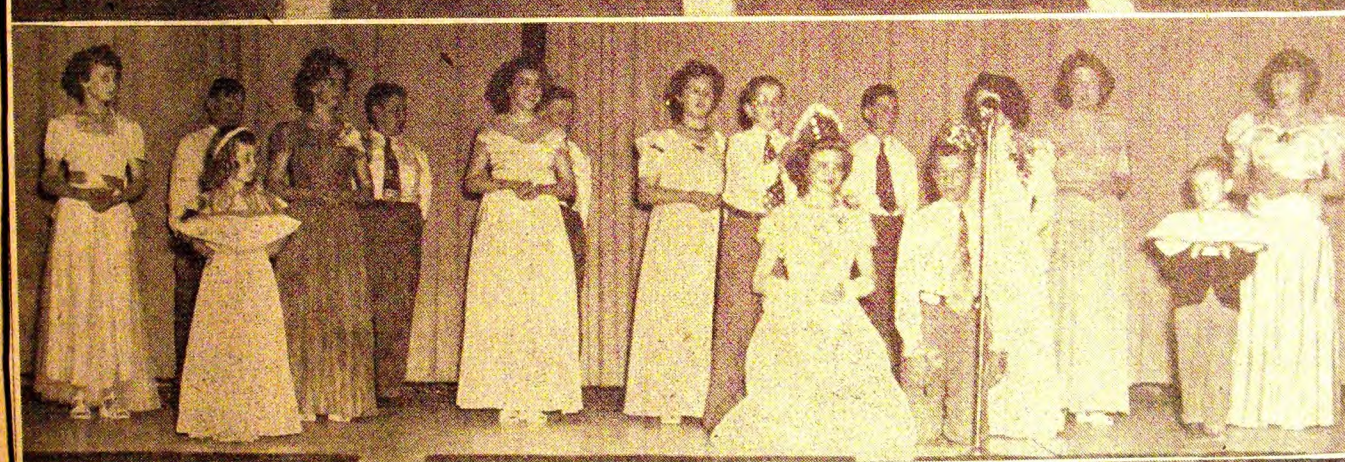

# Camera Highlights of Goodfarm School Program

1. THE PRIMARY RHYTHM BAND OF GOODFARM SCHOOL under the instruction of their teacher, Mrs. Esther Sodini, included, left to right, Beverly Bruback, Carole Gantzert, Alan Burkhardt, Billy Pfeifer, Jimmy Jacobsgaard, Carole Rieke, Patty Burkhardt, Leroy Craver, Linda Lundstrom, Paul Roeder, Norman Bush; Leader, Cheryl Burkhart. Phyllis Becker, Roland Gantzert and Joyce Hoffman were hidden from view.

3. THE CROWNING OF THE MAY QUEEN AND KING was the closing highlight of the Goodfarm May Festival—May Queen, Janet Fieldman; May King, Allen Hoffman. Crown Bearers were Carole Gantzert and Billy Pfeifer.